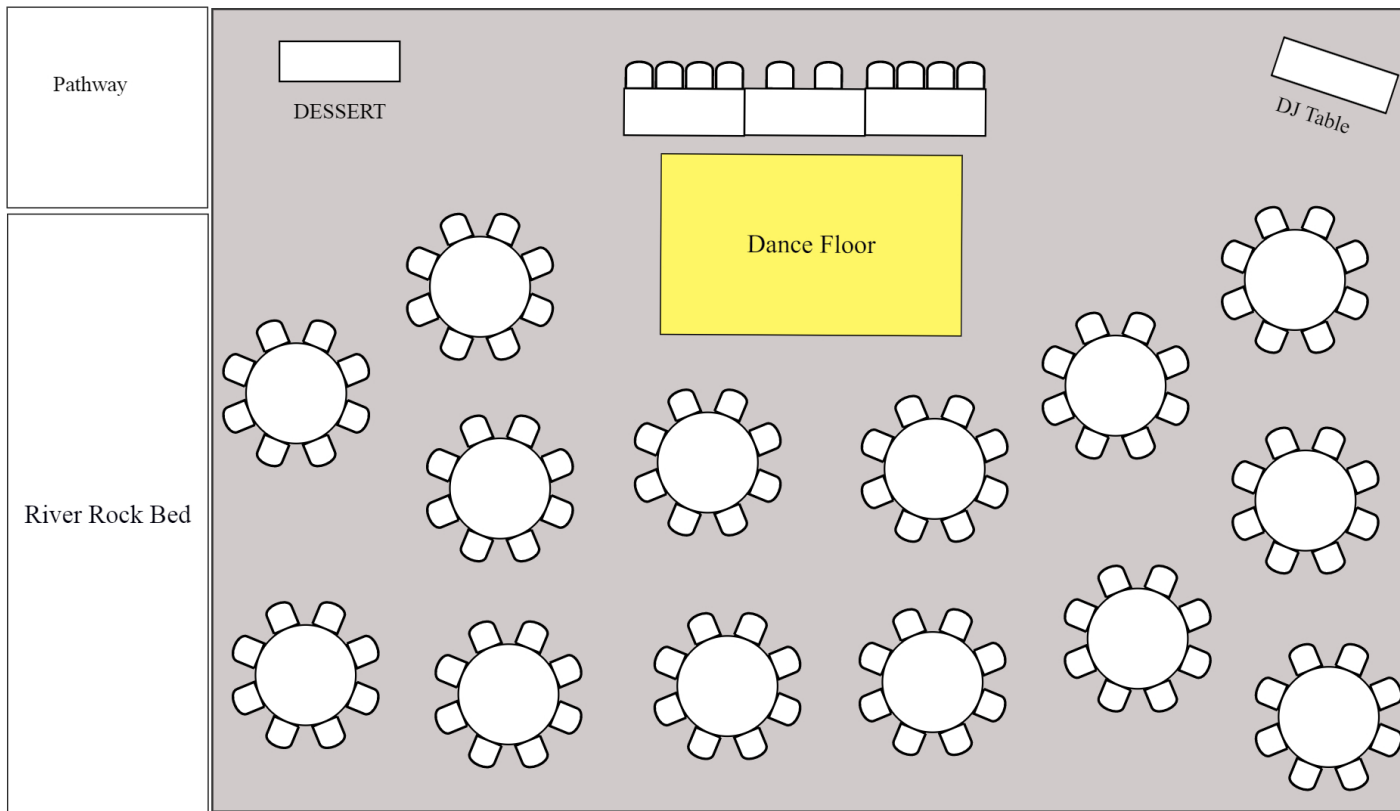

Trellis Entrance

40 X 60 Tent seating for 112 guests with
10 at Head table. Total of 122

20 X 50 Tent

Gravel & Rock Wall